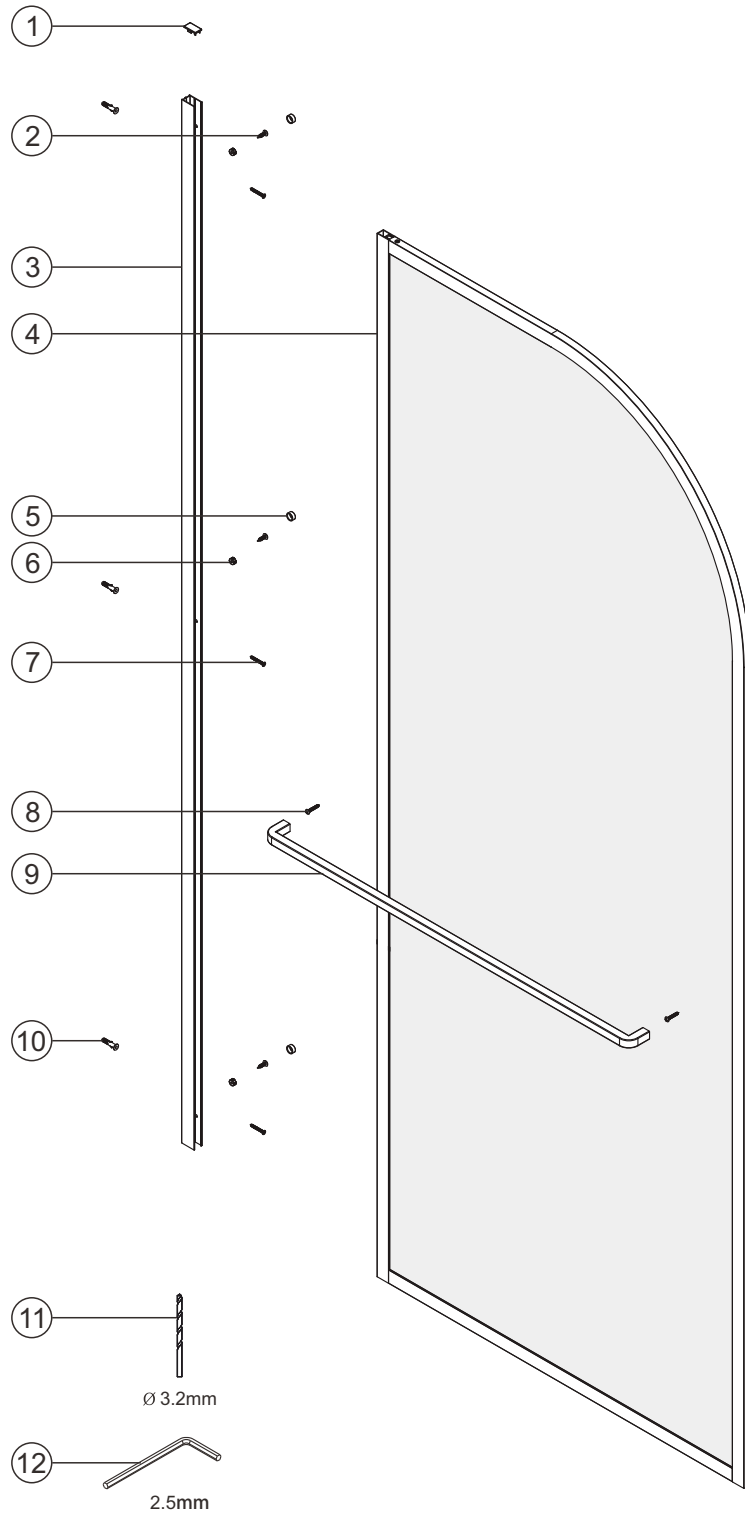

Important information

- Please read these instructions thoroughly and retain for future reference
- Always check for pipes and cables before drilling

CAUTION

- To prevent leaks, silicone must be applied on the outside of the shower and not on the inside
- Read all instruction carefully before starting the installation
- Save this manual for future reference

Contents

- PART LIST----- PAGE 04
- PREPARATION & TOOL REQUIRED----- PAGE 05
- INSTALLATION----- PAGE 06
- CONTINUE----- PAGE 07

PARTS LIST

1 1X	2 3X	3 1X	4 1X	5 3X	6 3X
	 ST4x13				
7 3X	8 2X	9 1X	10 3X	11 1X	12 1X
 ST4x30	 ST4x20			 Ø 3.2mm	 2.5mm