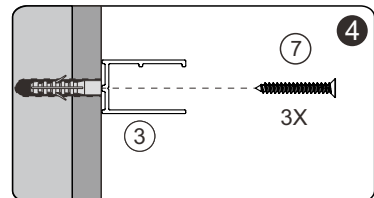

Continue

A 02