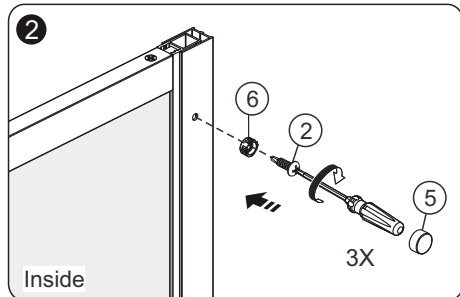

Continue

A 04