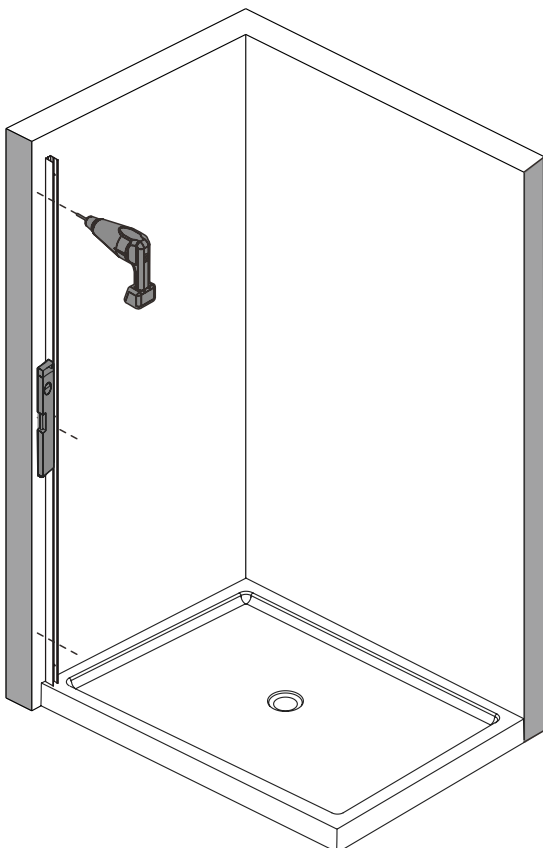

Continue

A 02