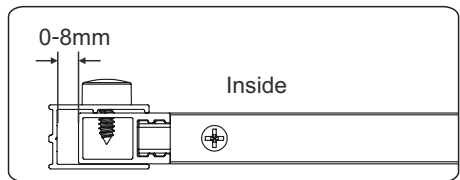

Continue

A 04