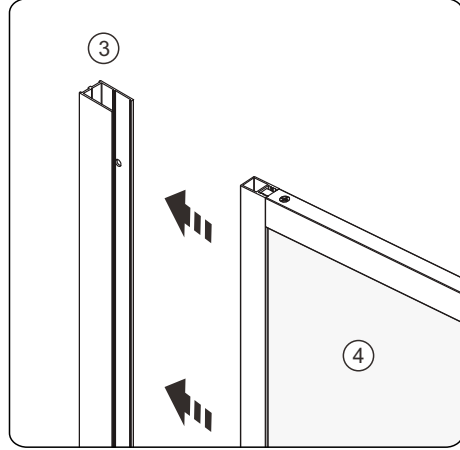

Continue

A 03