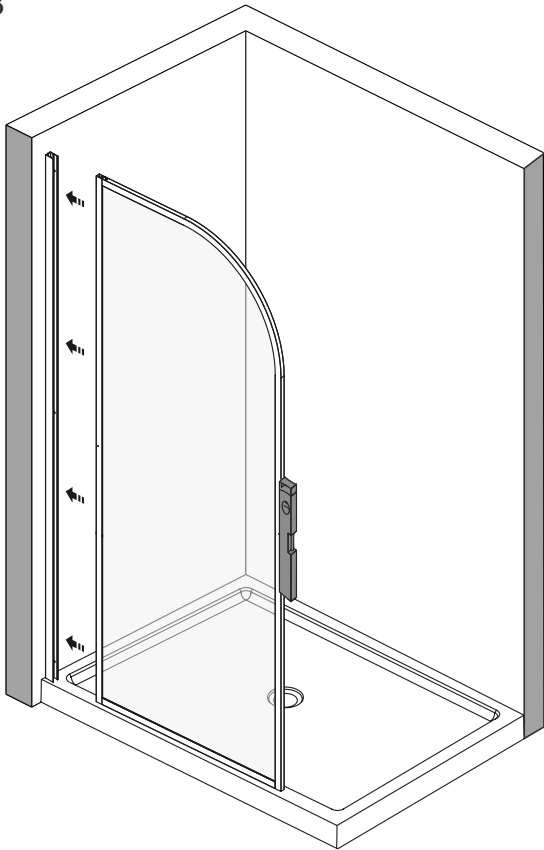

Continue

A 03