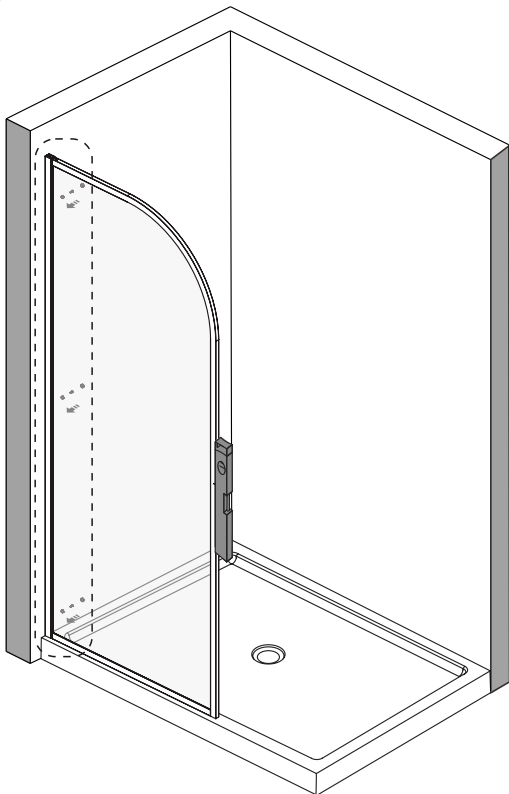

Continue

A 04