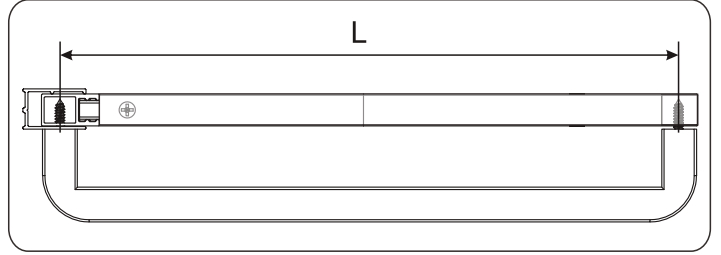

Important information

- Please read these instructions thoroughly and retain for future reference
- Always check for pipes and cables before drilling

CAUTION

- To prevent leaks, silicone must be applied on the outside of the shower and not on the inside
- Read all instruction carefully before starting the installation
- Save this manual for future reference

MALLET

SET SQUARE

PENCIL

DRILL BITS: 1/8", 3/16" ET 1/4"
*MASONRY DRILL BIT

SCREWS

Installation

A 01

SIZE	X,mm
800	796~804
900	896~904
1000	996~1004

Continue

A 02

Continue

A 03

Continue

A 04

A 05

A 06