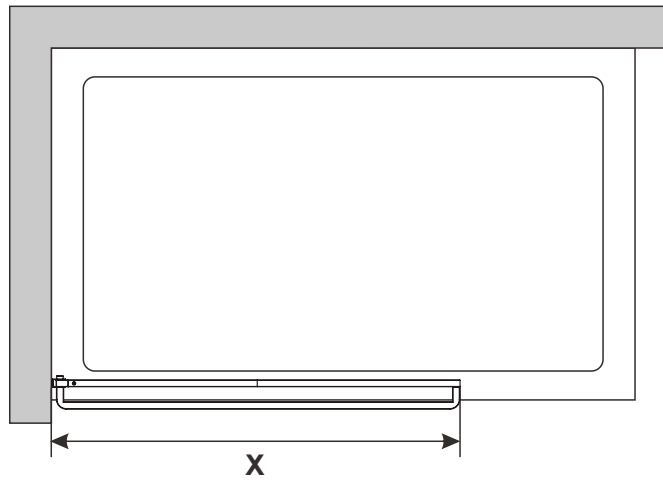

MALLET

SET SQUARE

PENCIL

DRILL BITS: 1/8", 3/16" ET 1/4"
*MASONRY DRILL BIT

SCREWS

Installation

A 01

SIZE	X,mm
800	796~804
900	896~904
1000	996~1004