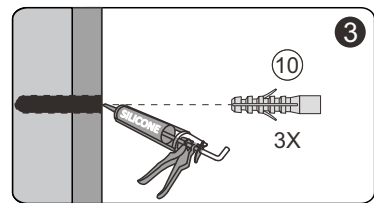

Continue

A 02