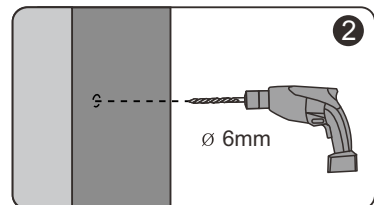

Continue

A 02