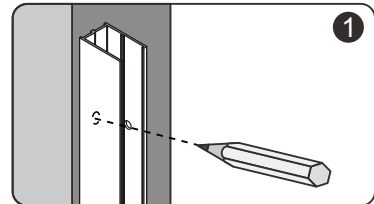

Continue

A 02